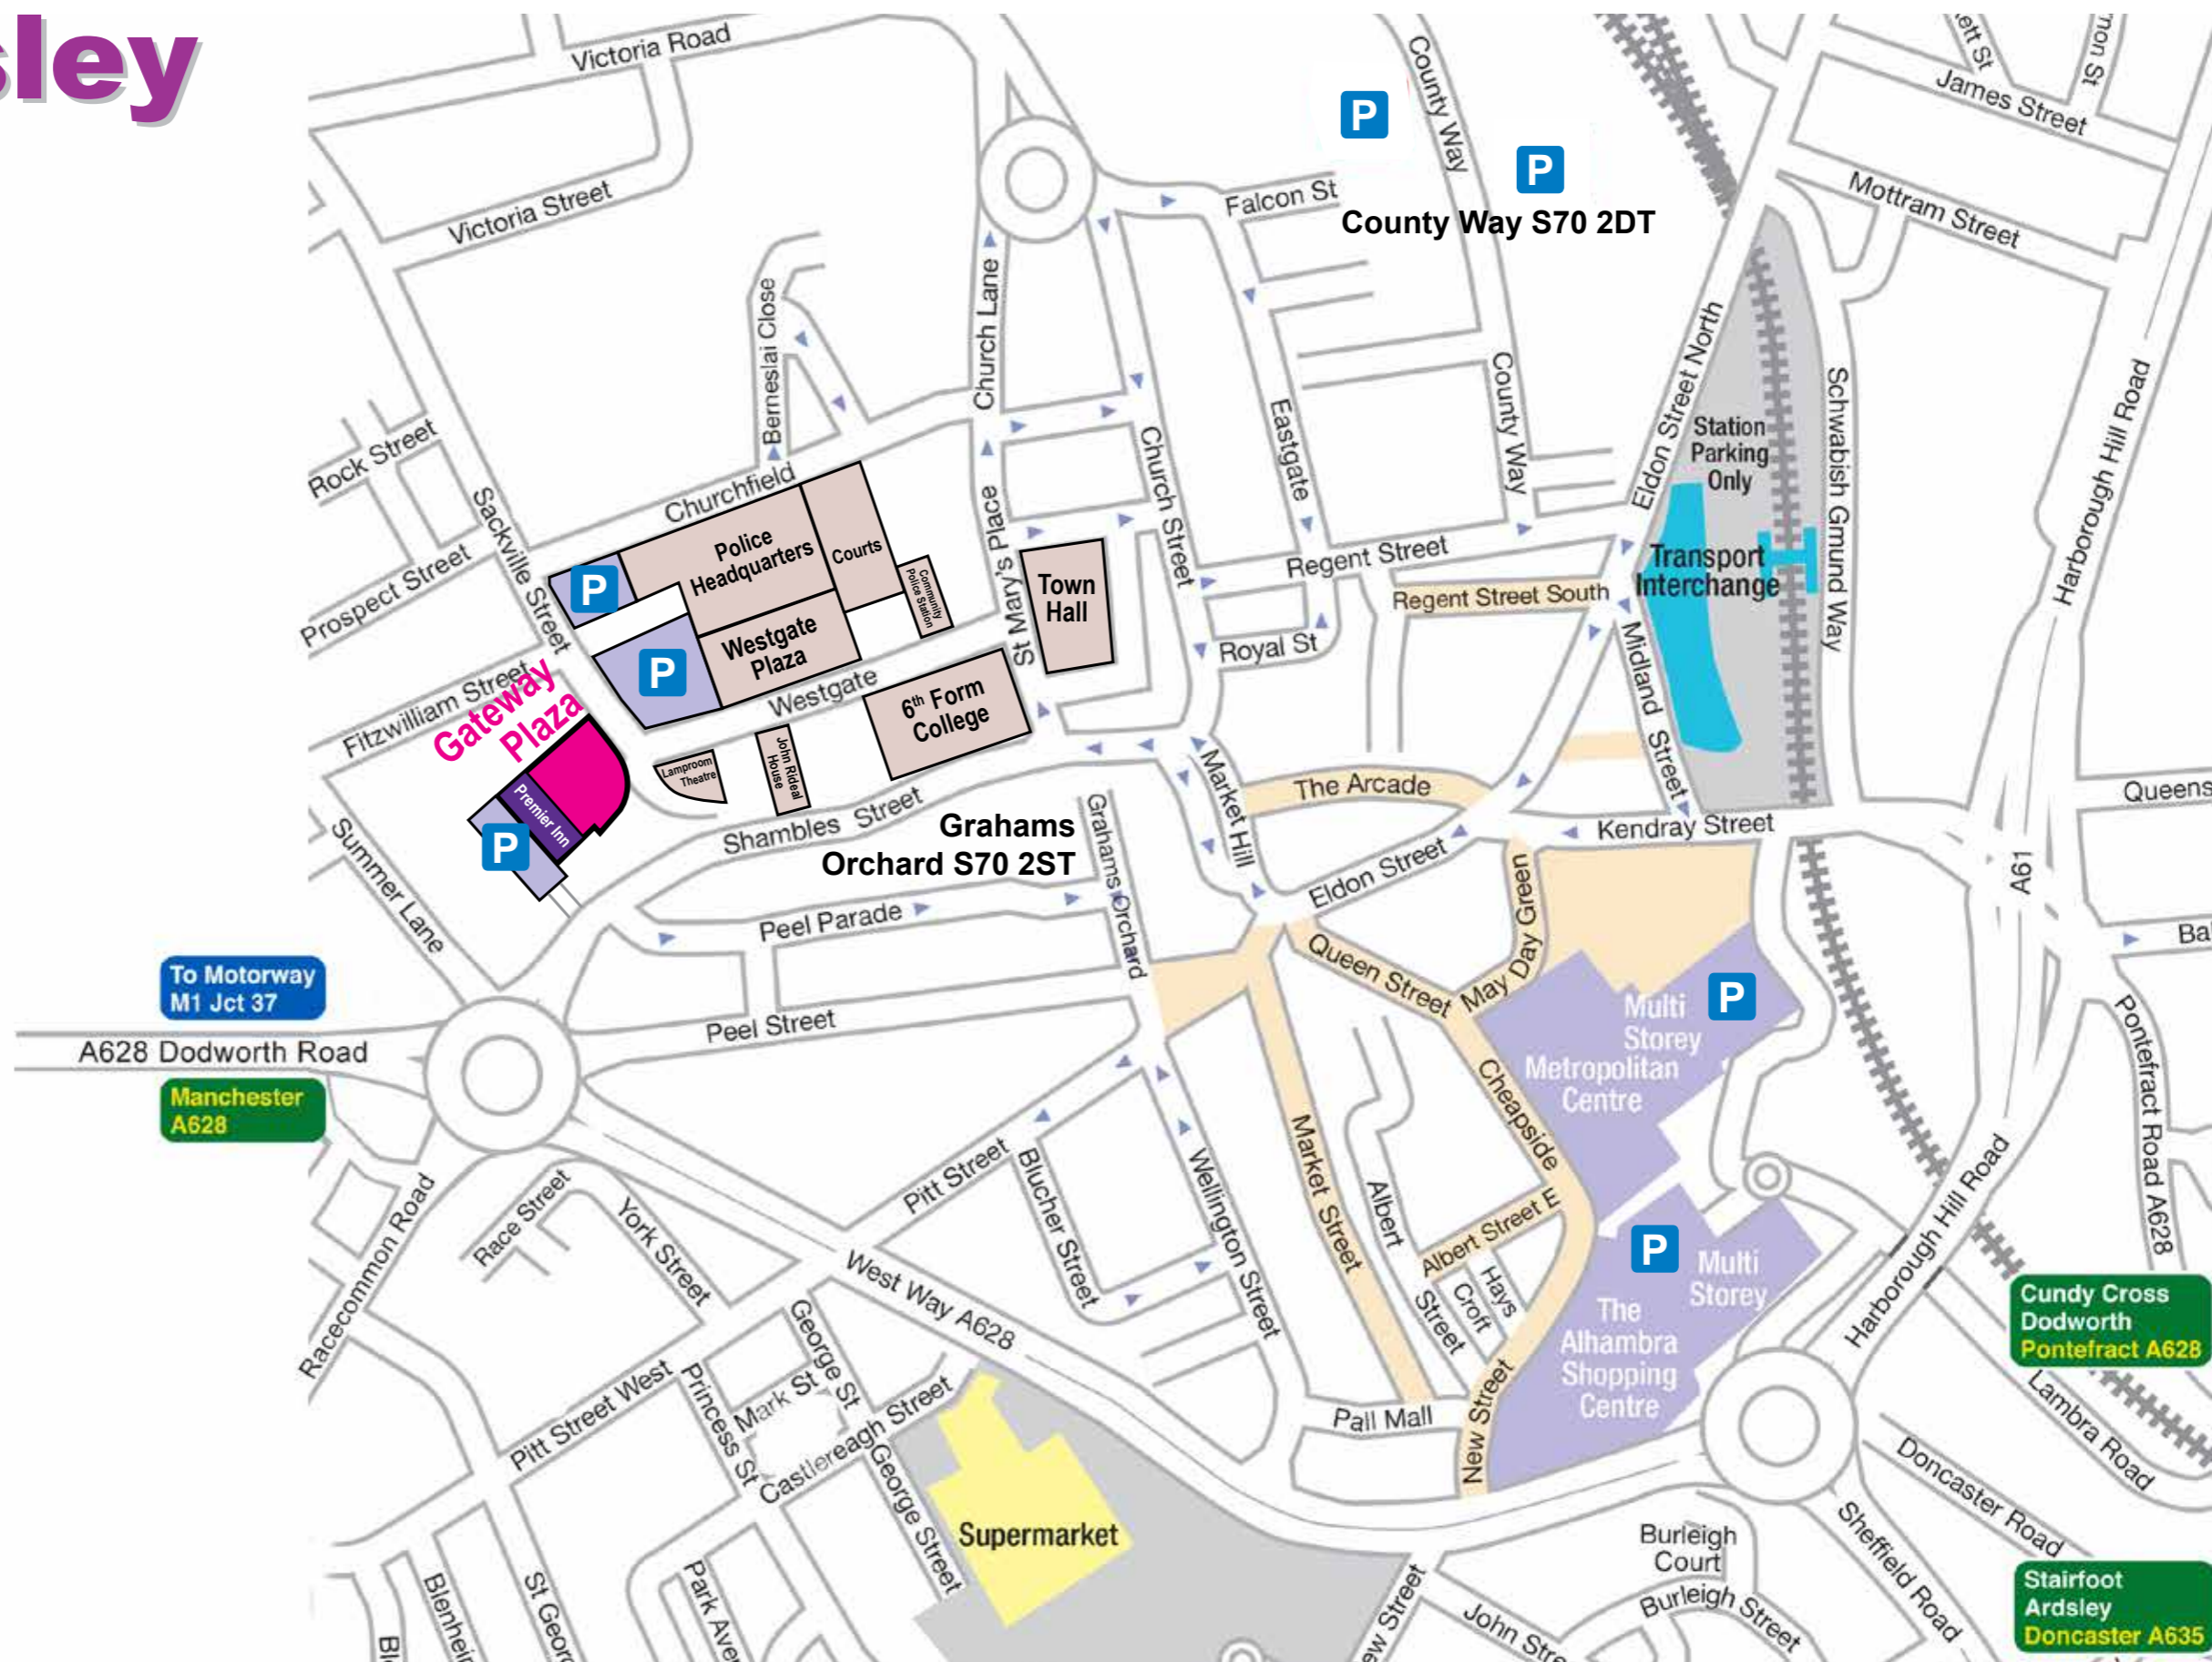

Barnsley

Town Centre