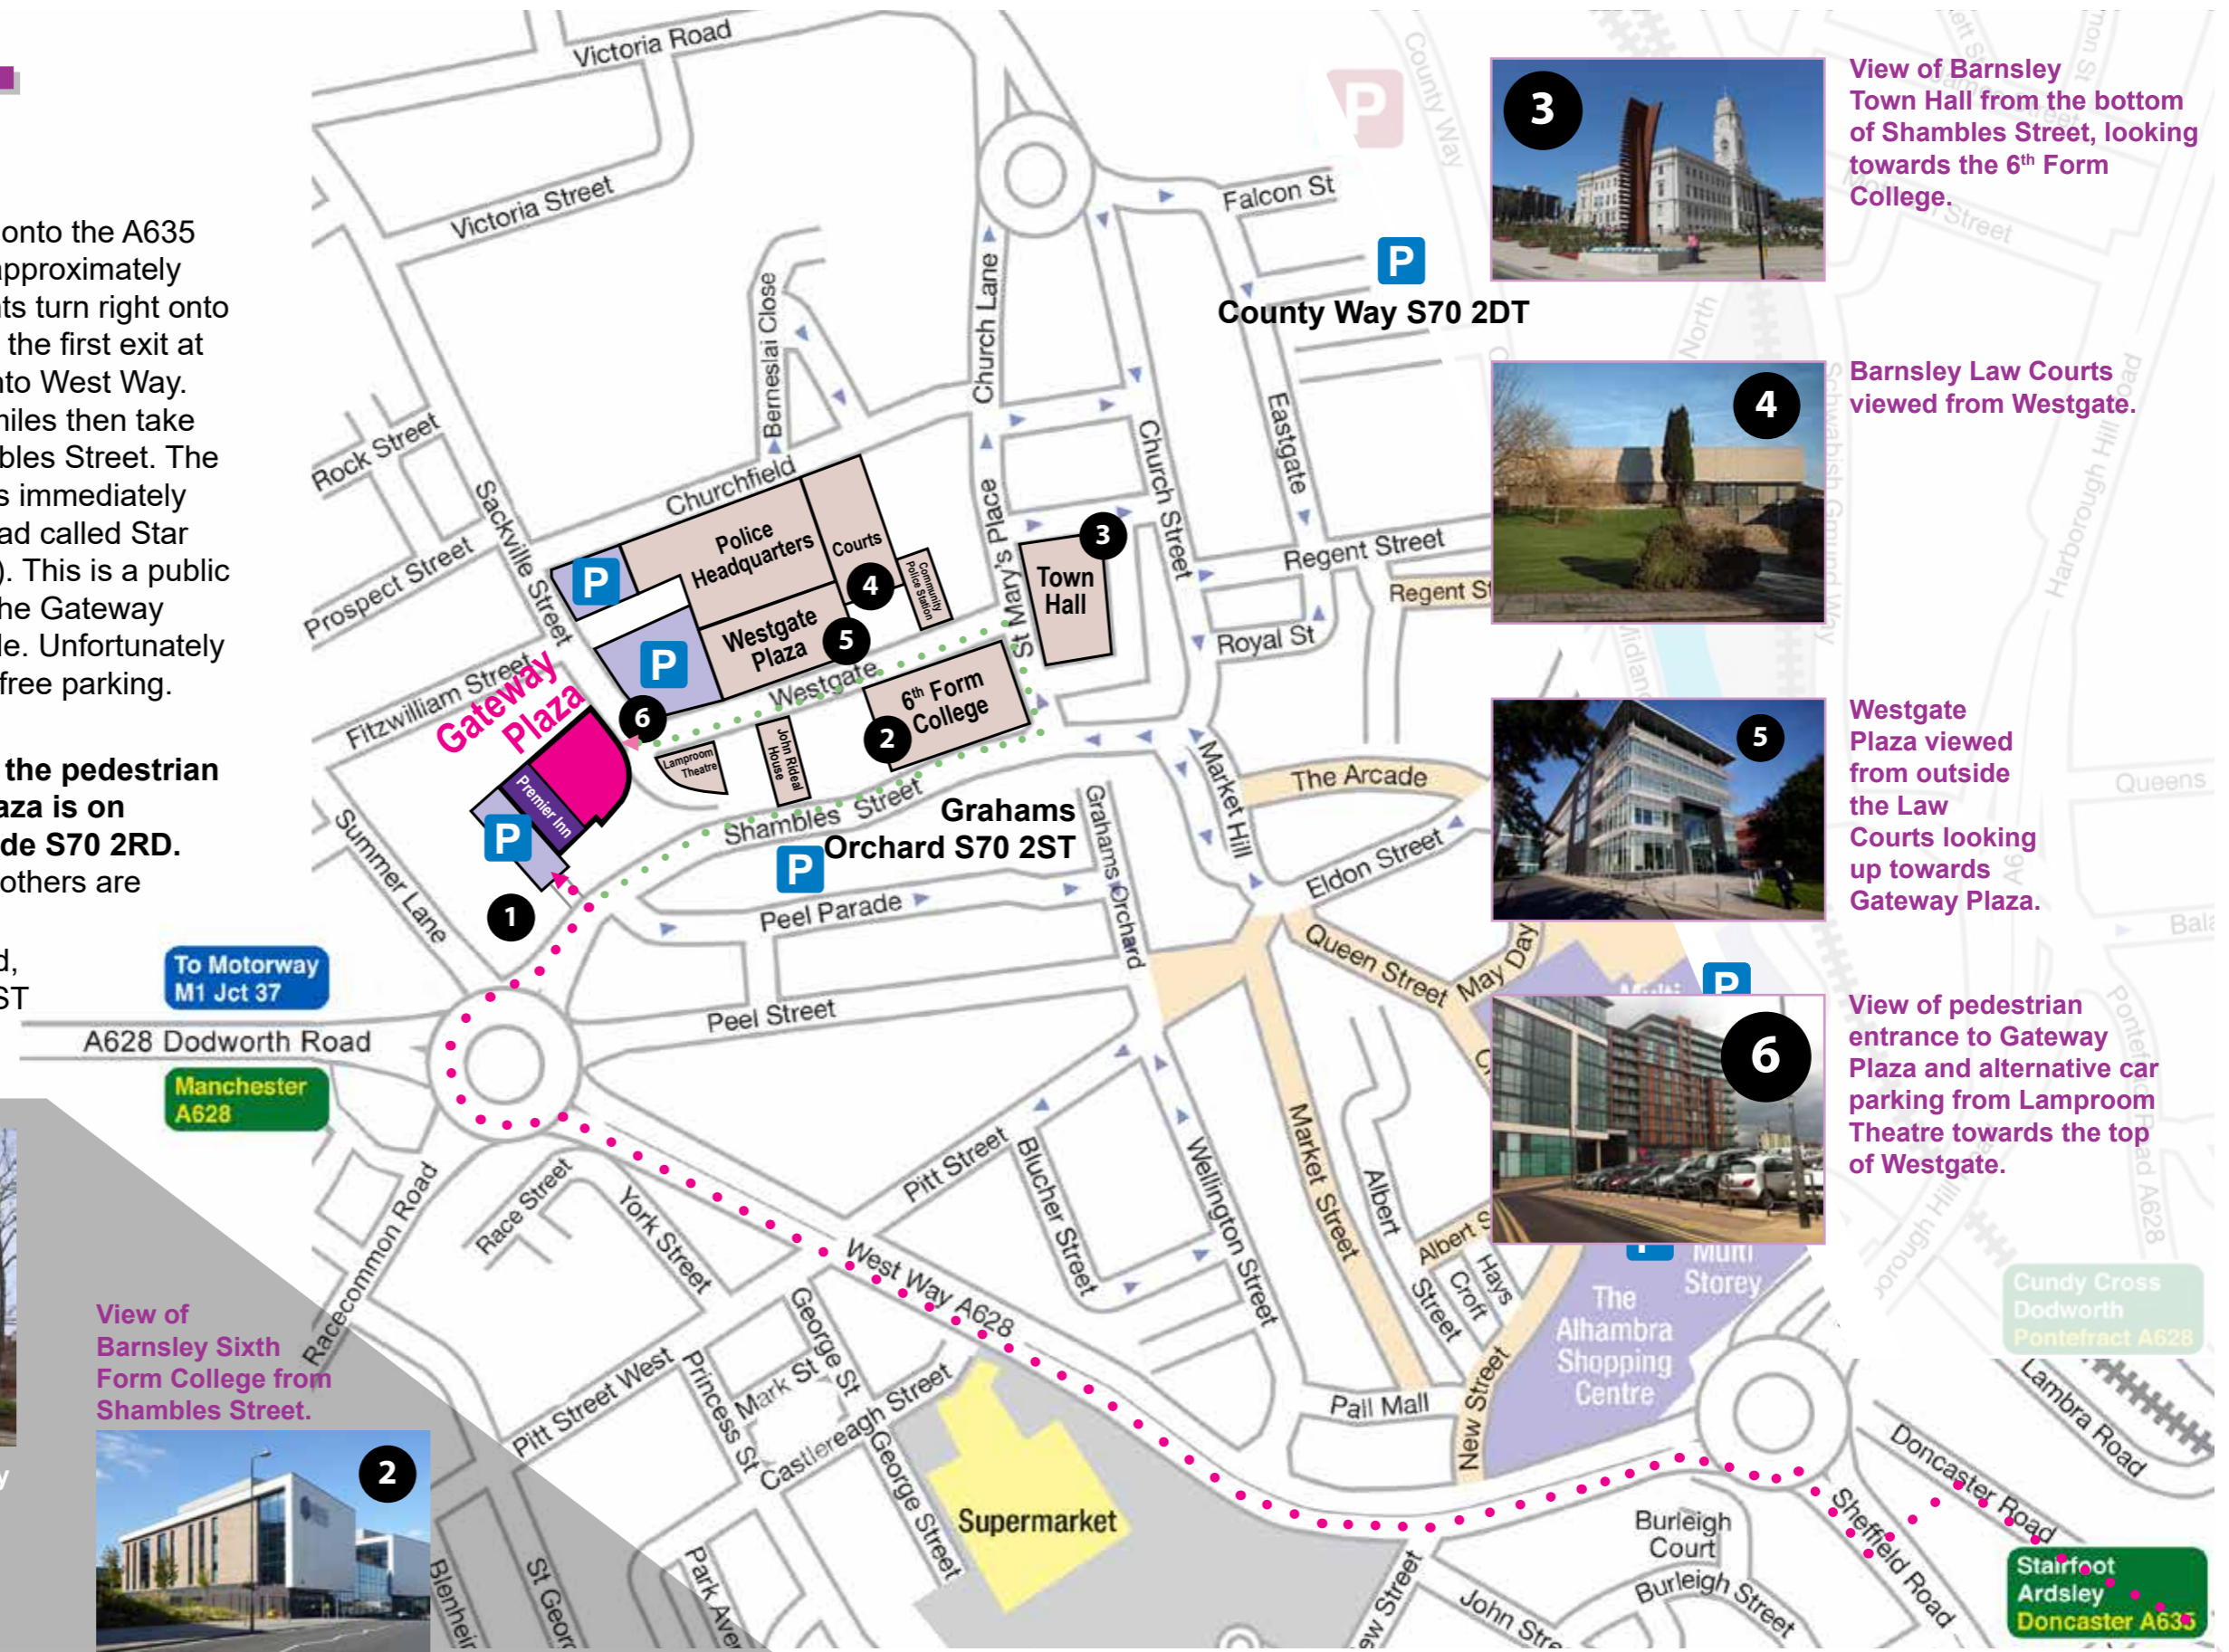

5 Westgate Plaza viewed from outside the Law Courts looking up towards Gateway Plaza.

6 View of pedestrian entrance to Gateway Plaza and alternative car parking from Lamproom Theatre towards the top of Westgate.

Cundy Cross Dodworth
Stairfoot Ardsley Doncaster A635

From the EAST

▲ Exit Stairfoot roundabout onto the A635 (Doncaster Road). After approximately 2.5 miles at the traffic lights turn right onto Sheffield Road, then take the first exit at Alhambra Roundabout onto West Way. Continue for approx 0.5 miles then take the fourth exit onto Shambles Street. The entrance to the car park is immediately on the left (a small slip road called Star Lane, postcode S70 2SB). This is a public car park which is part of the Gateway complex and is chargeable. Unfortunately SYPA are unable to offer free parking.

● **Alternative parking and the pedestrian entrance to Gateway Plaza is on Sackville Street, postcode S70 2RD.** If these car parks are full others are available nearby at; County Way S70 2DT and, Grahams Orchard S70 2ST

The public entrance to Westgate Plaza is facing you on the left. Reception is just inside the automatic doors to your left.

Walking time:
Less than 15 minutes

View of Transport Interchange looking towards Midland Street.