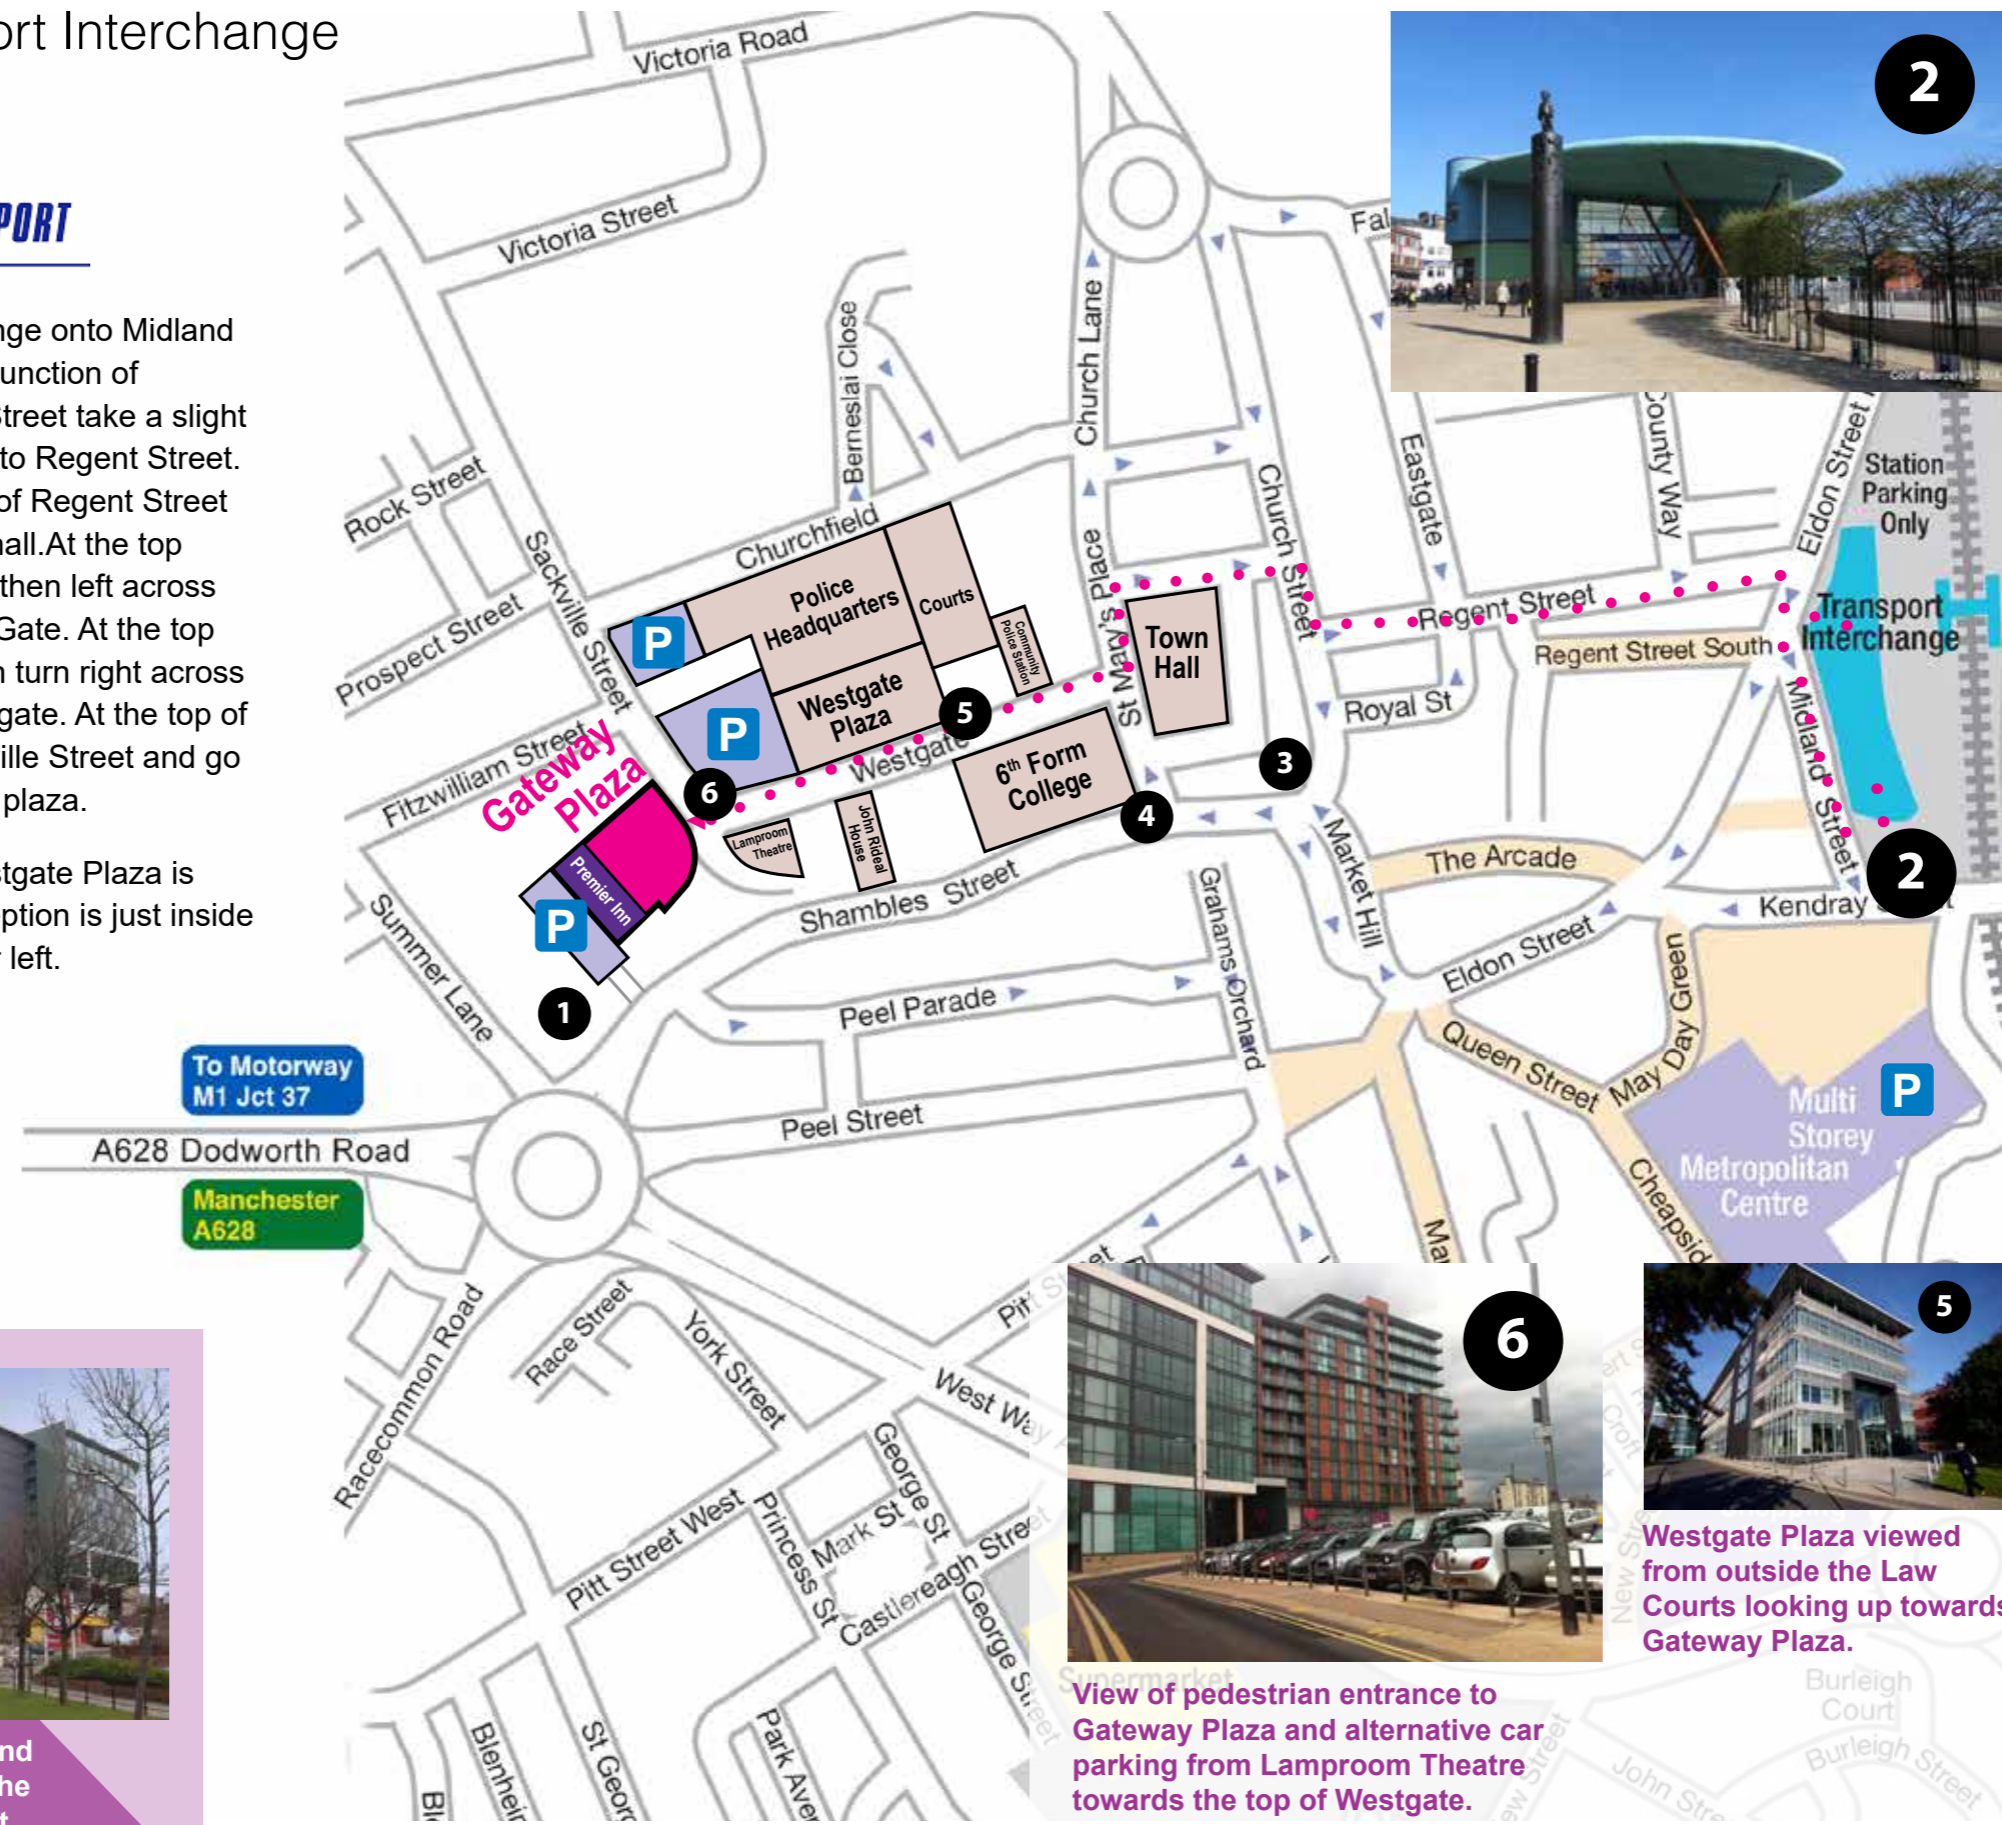

6 View of pedestrian entrance to Gateway Plaza and alternative car parking from Lamproom Theatre towards the top of Westgate.

1 View of Premier Inn and Gateway Plaza from the Townend Roundabout.

2 View of Barnsley Sixth Form College from Shambles Street.

Cundy Cross Dodworth Pontefract A628

Stairfoot Ardsley Doncaster A635

From the Transport Interchange

Exit the Transport Interchange onto Midland Street/Eldon Street. At the junction of Midland Street and Eldon Street take a slight right then immediate left onto Regent Street. Walk all the way to the top of Regent Street heading towards the town hall. At the top of Regent Street turn right, then left across Church Street onto Sadler Gate. At the top of Sadler Gate turn left then turn right across St. Mary's Place onto Westgate. At the top of Westgate cross over Sackville Street and go through the tunnel into the plaza.

The public entrance to Westgate Plaza is facing you on the left. Reception is just inside the automatic doors to your left.

Walking time:
Less than 15 minutes

View of Transport Interchange looking towards Midland Street.

Westgate Plaza viewed from outside the Law Courts looking up towards Gateway Plaza.

View of Premier Inn and Gateway Plaza from the Townend Roundabout.

Cundy Cross
Dodworth
Pontefract A628

Stairfoot
Ardsley
Doncaster A635