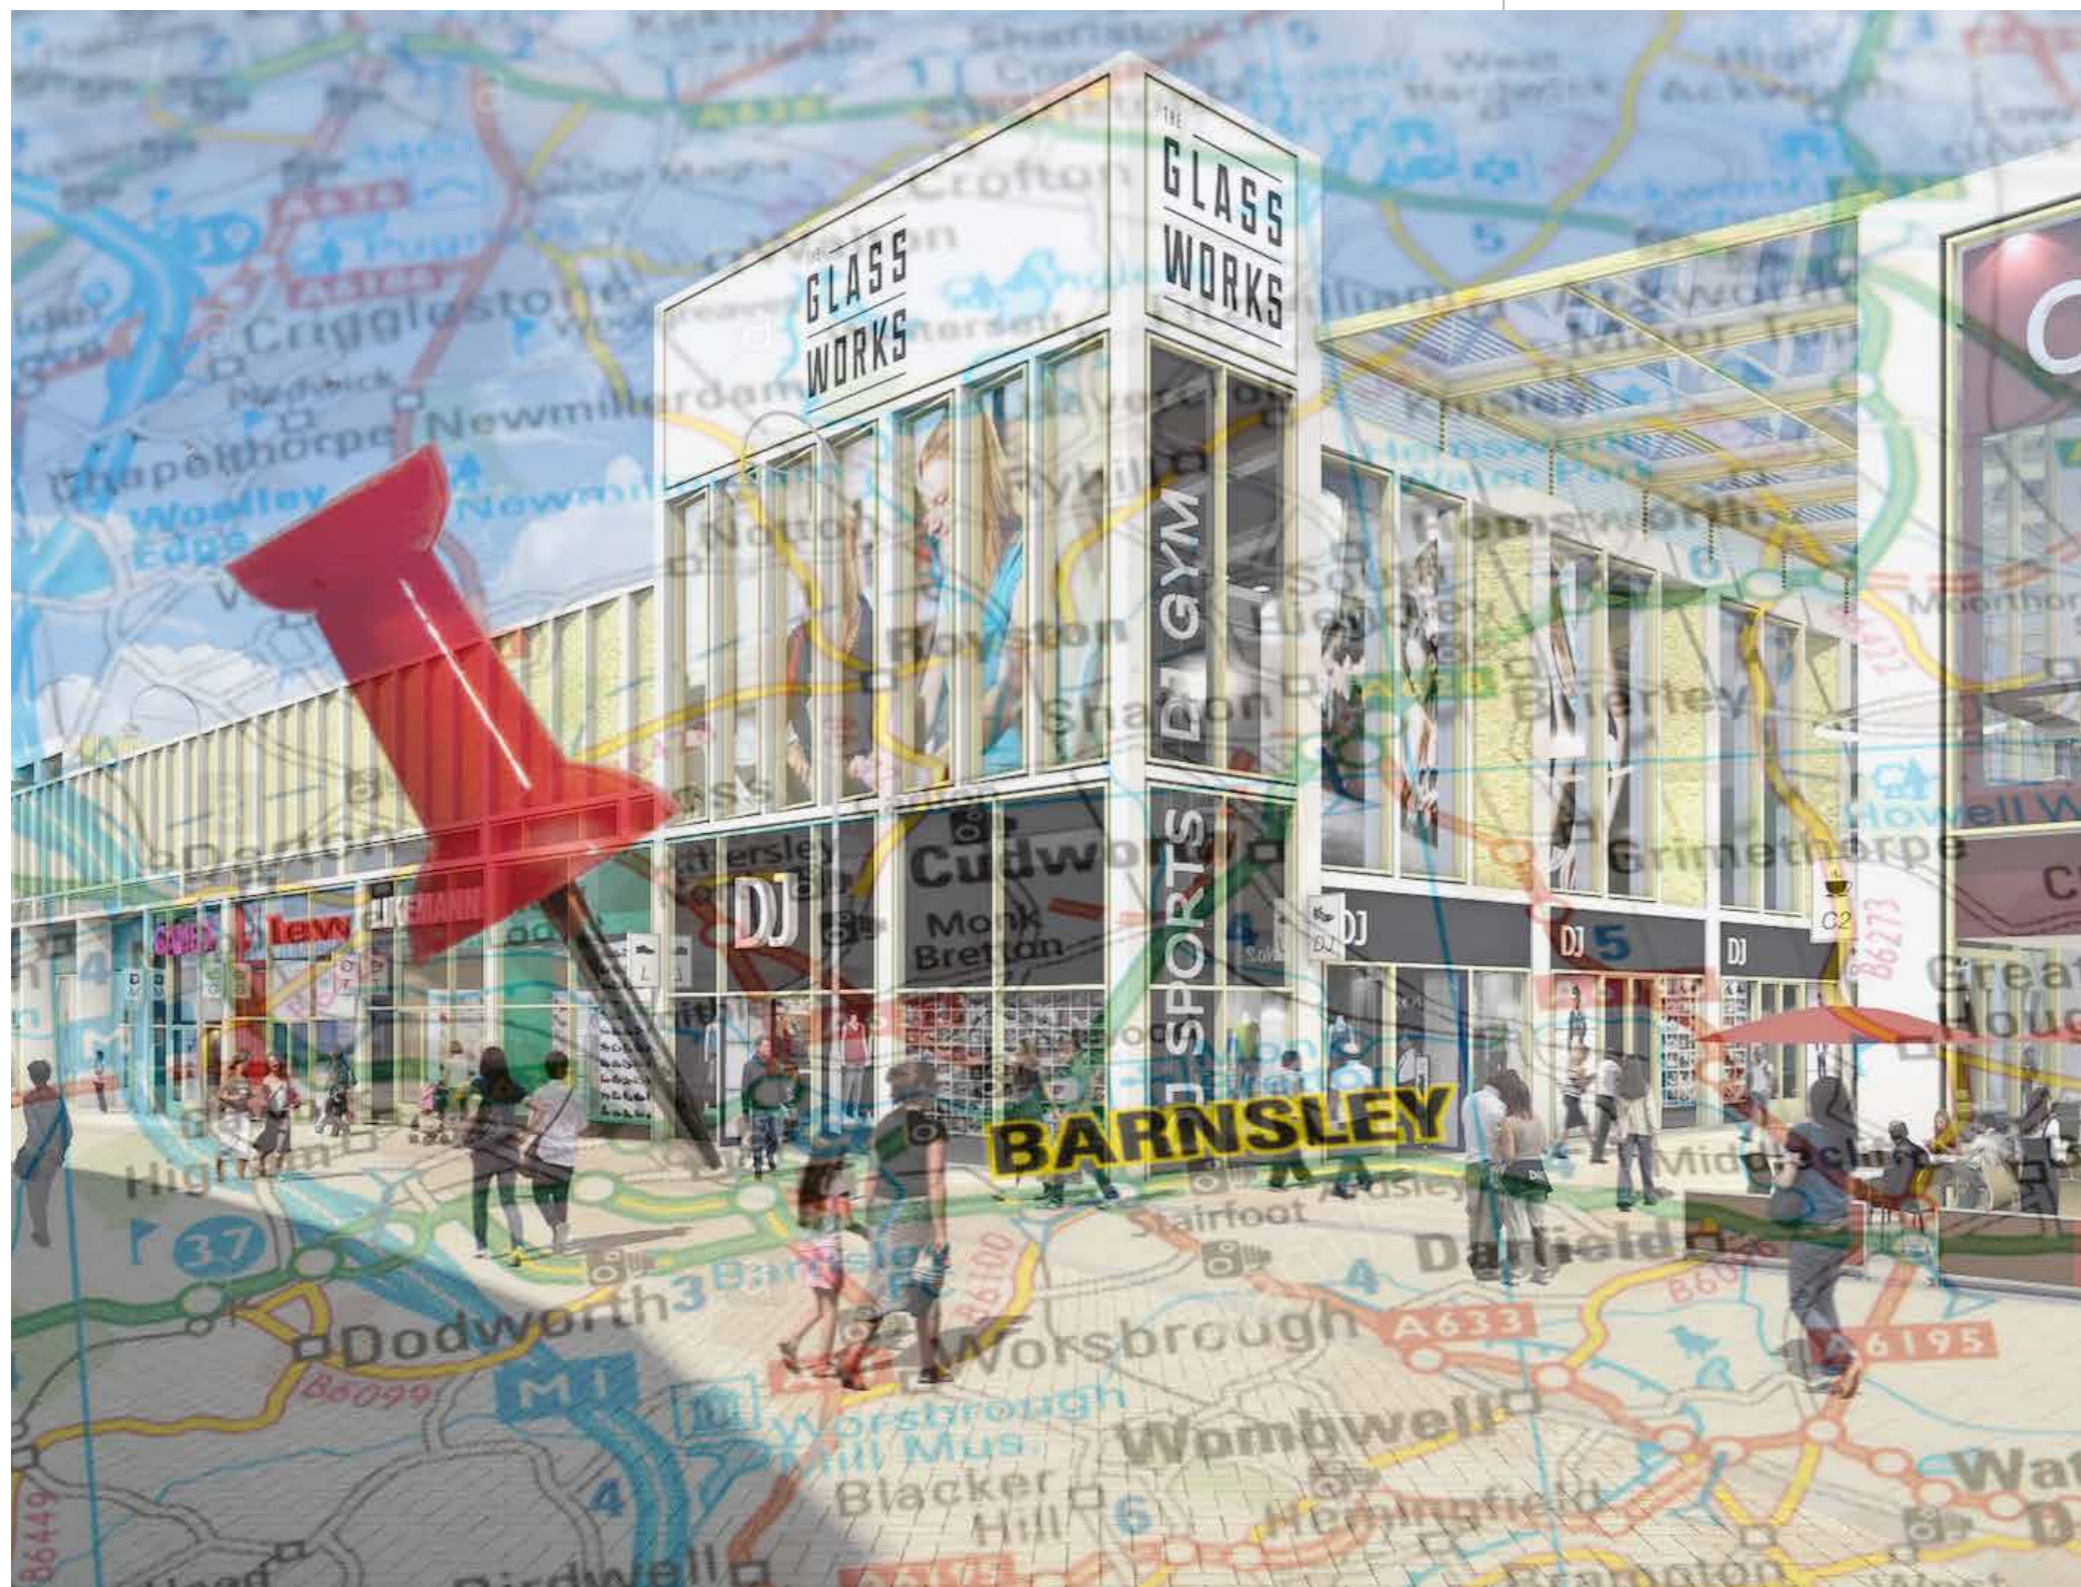

Welcome to South Yorkshire . . . . . Pensions Authority

How to find us .....

By Car (from M1) 6

By Car (from Stairfoot) 8

From Bus & Railway Station 10